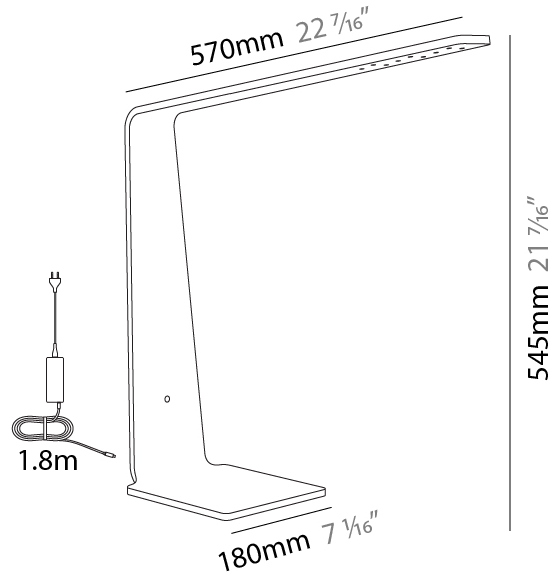

PROJECT
TYPE
SPECIFIER
QUANTITY
DATE

LED8 PORTABLE

D74003-

base number	Charging Station	Finish Options

1. To build a product code in our configurator select the specify button on the base model # product page
2. To build a manual product code on this datasheet choose from the options listed below in blue font and add the suffix to the base model #

GENERAL

Series: Planko
Subseries: LED8
Partner: Tunto
Division: Design
Installation: Portable
Product Type: Table
Mounting Location: Table
Light Distribution: Downlight

PHYSICAL

Shape: Abstract
Length (mm): 570
Length (in): 22 7/16
Width (mm): 180
Width (in): 7 1/16
Height (mm): 545
Height (in): 21 7/16
Weight (kg): 1.4
Weight (lbs): 3.09
Fixture Finish: WAL / ASH / OAK / BLK / WHI
Fixture Material: Wood
Primary Material: Wood
Cable Details: 1800mm / 70.87" cord and plug
Upon Request: Bolt Down

ELECTRICAL

Lamp Type: LED
Input Wattage (W): 22
Total Output Wattage (W): 16
Dimming: Touch Dimming
Driver Location: Inline Transformer Plug
Input Voltage (V): 120

LED

Color Temperature (°K): 2700
Max. Delivered Lumen (lm): Max 800
CRI: >97 CRI
Lamp Life (hrs): 50000

OPTICAL

RATINGS AND CERTIFICATIONS

Certified By: Certified for North American Standards
IP rating: IP20