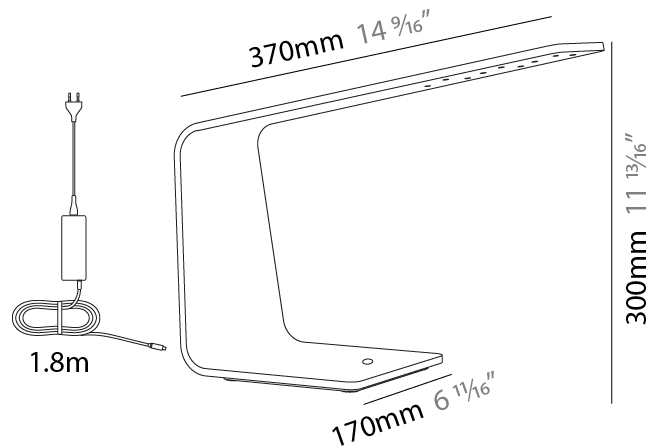

LED1 PORTABLE

D74000-

base number Finish
Options

1. To build a product code in our configurator select the specify button on the base model # product page
2. To build a manual product code on this datasheet choose from the options listed below in blue font and add the suffix to the base model #

GENERAL

Series: Planko
Subseries: LED1
Partner: Tunto
Division: Design
Installation: Portable
Product Type: Table
Mounting Location: Table
Light Distribution: Downlight

PHYSICAL

Shape: Abstract
Length (mm): 370
Length (in): 14 ⁹/₁₆"
Width (mm): 170
Width (in): 6 ¹¹/₁₆"
Height (mm): 300
Height (in): 11 ¹³/₁₆"
Fixture Finish: WAL / ASH / OAK / BLK / WHI
Fixture Material: Wood
Primary Material: Wood
Cable Details: 1800mm / 70.87" cord and plug
Upon Request: Bolt Down

ELECTRICAL

Lamp Type: LED
Input Wattage (W): 16
Dimming: Touch Dimming
Driver Location: Inline Transformer Plug
Input Voltage (V): 120

LED

Color Temperature (°K): 2700
Max. Delivered Lumen (lm): Max 800
CRI: >97 CRI
Lamp Life (hrs): 50000

OPTICAL

RATINGS AND CERTIFICATIONS

Certified By: Certified for North American Standards
IP rating: IP20